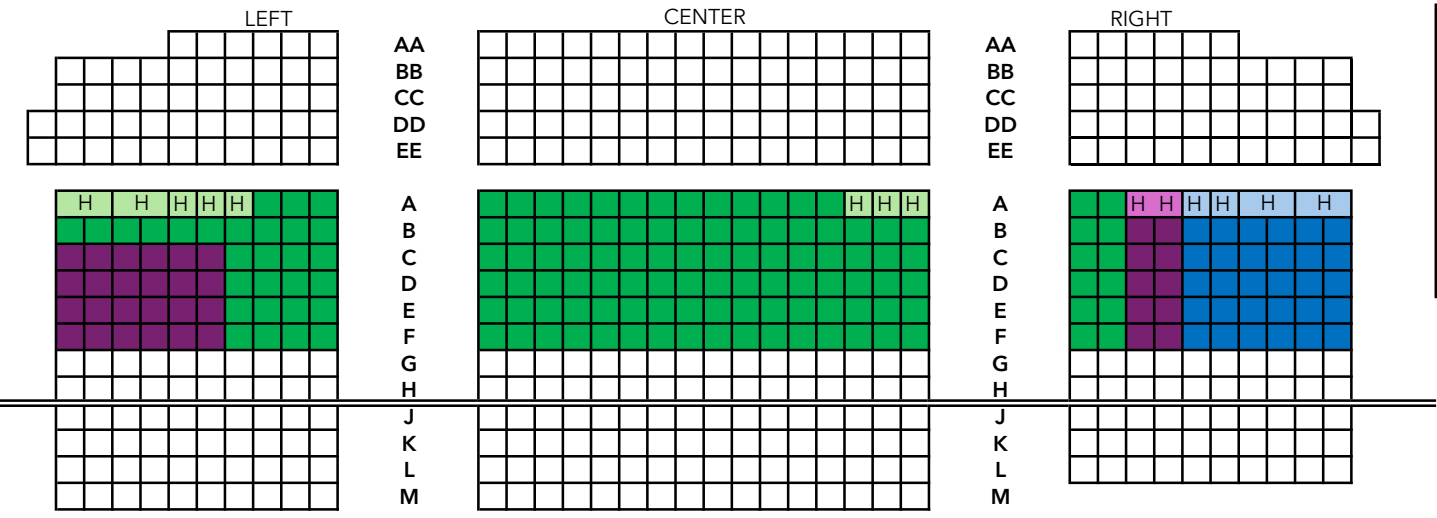

STAGE

Corning Museum of Glass

Key

- Section A
- Section B
- Section C
- H Handicap/accessible seats

Season Ticket Subscribers get prime seating, now available in all three price tiers, while supplies last. Please choose your seat preference, and we will reserve the closest, best available seat for you.